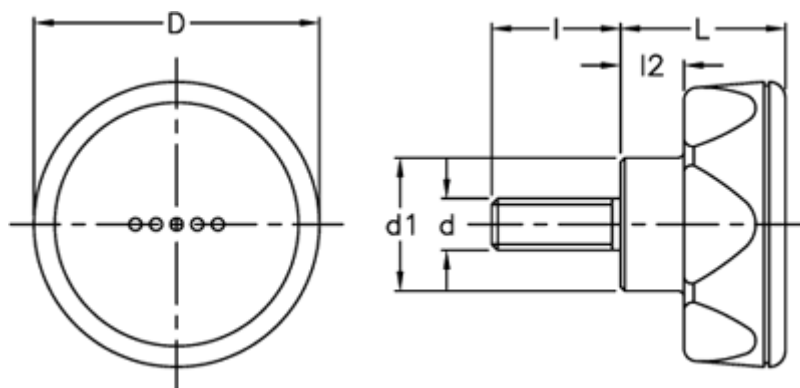

Article number: 23052226615

Description: E+G Lobe knob
ELK.70-p M12x50-C5 light-blue centre cap

Measures

D	=	70
d1	=	32.5
d 6g	=	M12
l	=	50
L	=	35
l2	=	13